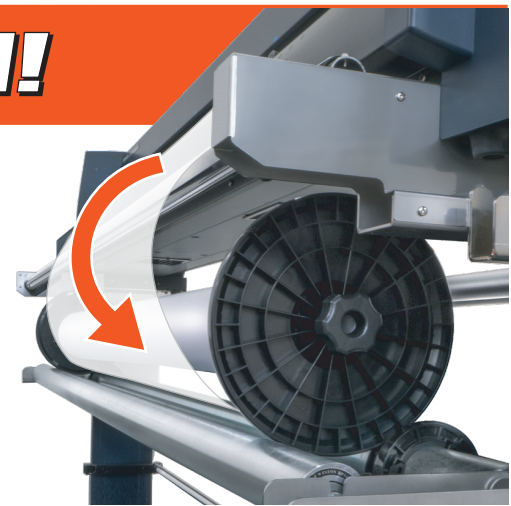

FC9000 SERIES
TAKE-UP SYSTEM

FC9000-140 | FC9000-160

COME SEE US AT BOOTH C3047

LIVE DEMO

SHOW SPECIAL!

\$400 OFF!

54" FC9000-140
NOW ONLY
\$1995
msrp \$2395

64" FC9000-160
NOW ONLY
\$2295
msrp \$2695

OFFER VALID OCT 9 - 31

BOOST PRODUCTION!

- Auto-Winding Forward and Back
- Infrared Sensor to Detect Media
- Allows Long-run Jobs for Increased Productivity
- Increases Capacity for Cutting Large Signs / POP