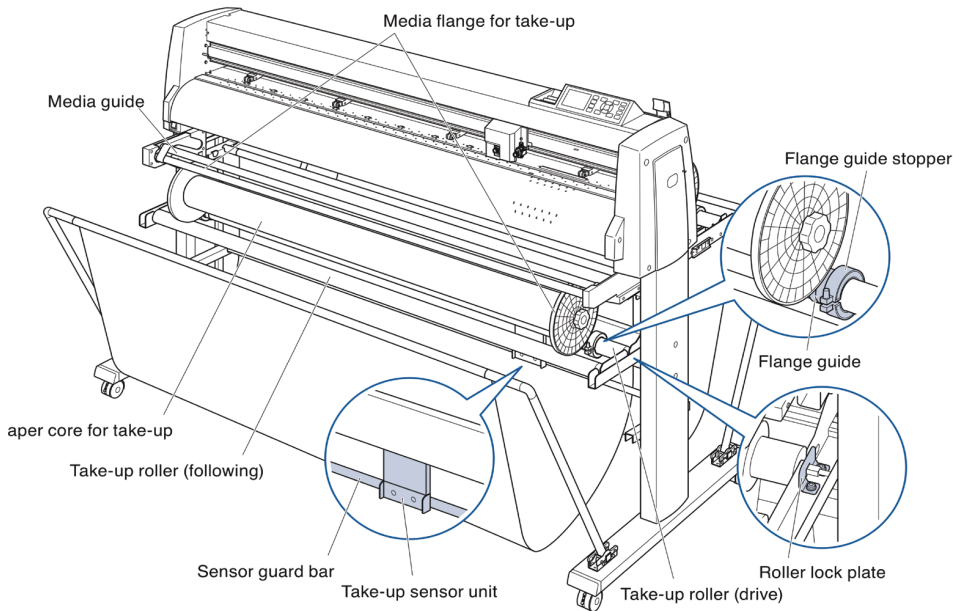

FC9000 SERIES
TAKE-UP SYSTEM

FC9000-140 | FC9000-160

COME SEE US AT BOOTH C3047

LIVE DEMO

SHOW SPECIAL!

\$400 OFF!

54" FC9000-140
NOW ONLY
\$1995
msrp \$2395

64" FC9000-160
NOW ONLY
\$2295
msrp \$2695

OFFER VALID OCT 9 - 31

BOOST PRODUCTION!

- Auto-Winding Forward and Back
- Infrared Sensor to Detect Media
- Allows Long-run Jobs for Increased Productivity
- Increases Capacity for Cutting Large Signs / POP